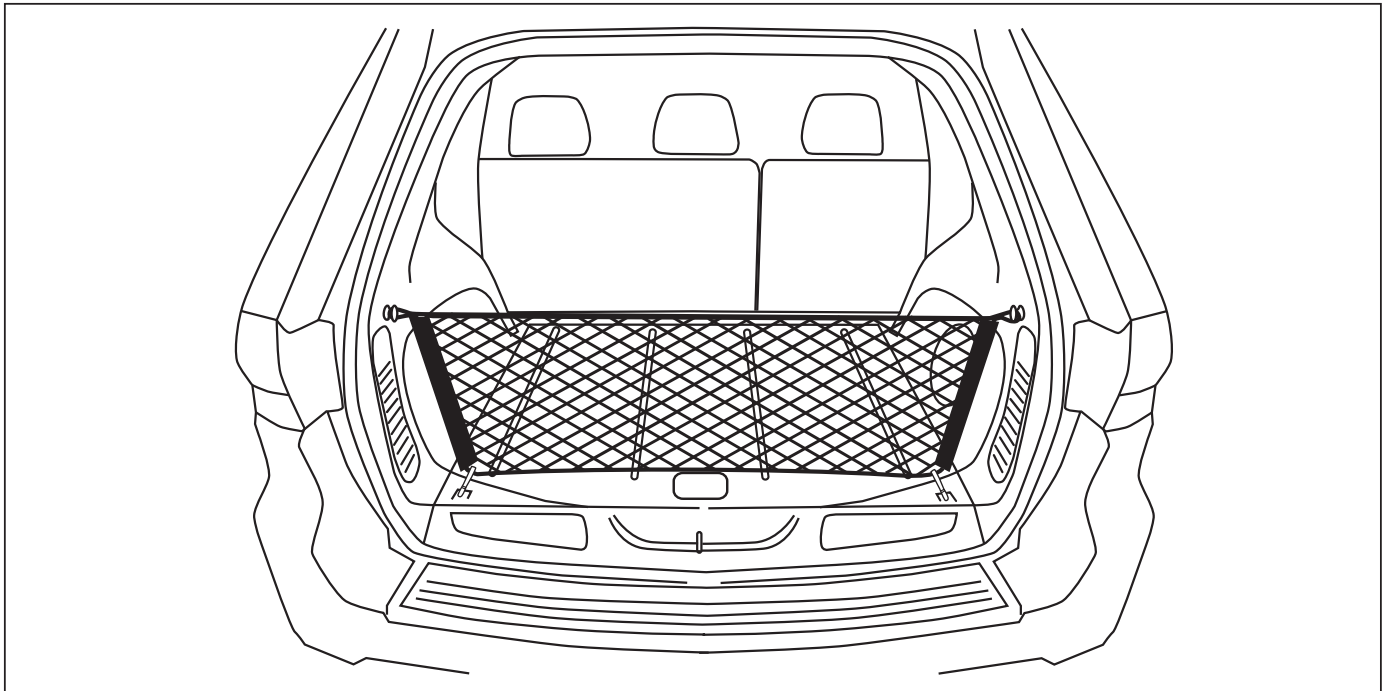

Cargo Net

JEEP GRAND CHEROKEE

CALL OUT	DESCRIPTION	QUANTITY
A	Cargo Net	1

TOOLS REQUIRED		

CARGO NET

1. Mounting location shown.

2. Attach cargo net to upper and lower attachment points.

3. Installed cargo net.

2. Conectar red de carga a los lugares de fijación superior e inferior.

3. De carga neta instalada.